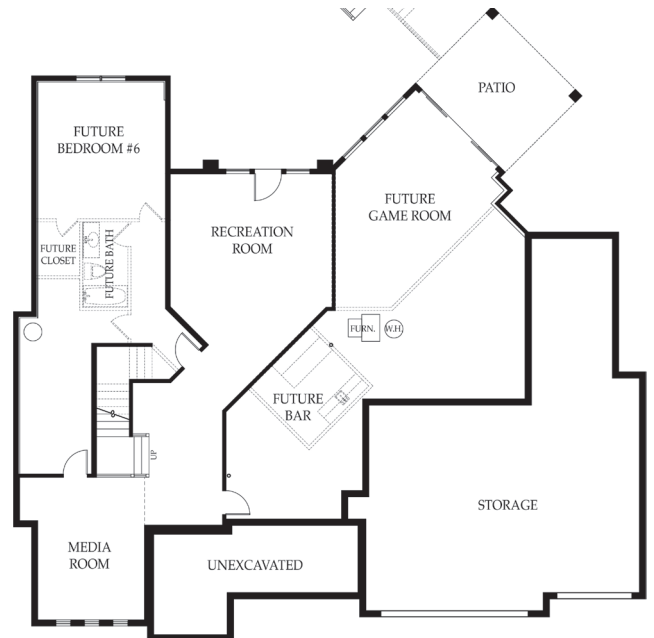

the Ravenscrest

TWO STORY

5 BDRM • 3,710 SQ. FT.

5 BATH • 4 CAR GARAGE

MAIN LEVEL:
1,090 SQ. FT.

OPTIONAL
LOWER LEVEL:
UP TO 1,385 SQ. FT.

UPPER LEVEL:
1,385 SQ. FT.