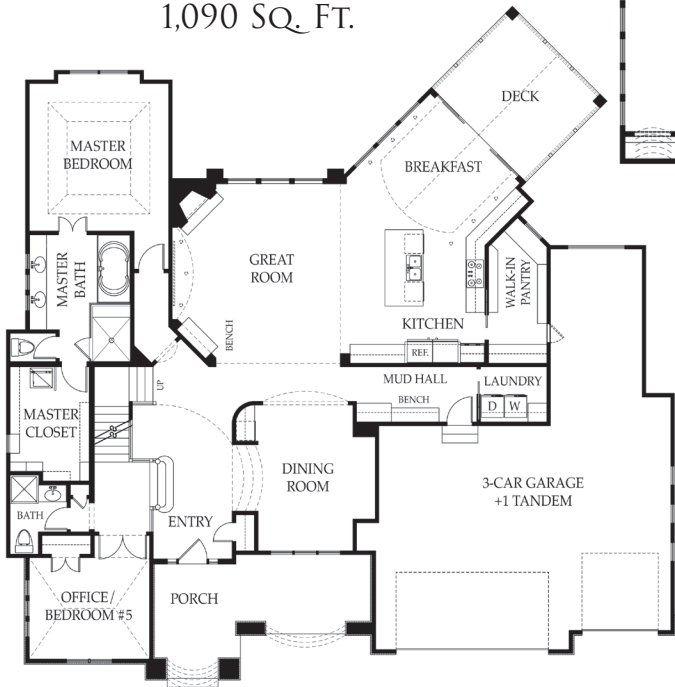

the Ravenscrest

TWO STORY

5 BDRM • 3,710 SQ. FT.

5 BATH • 4 CAR GARAGE

MAIN LEVEL:
1,090 SQ. FT.

OPTIONAL
LOWER LEVEL:
UP TO 1,385 SQ. FT.

UPPER LEVEL:
1,385 SQ. FT.