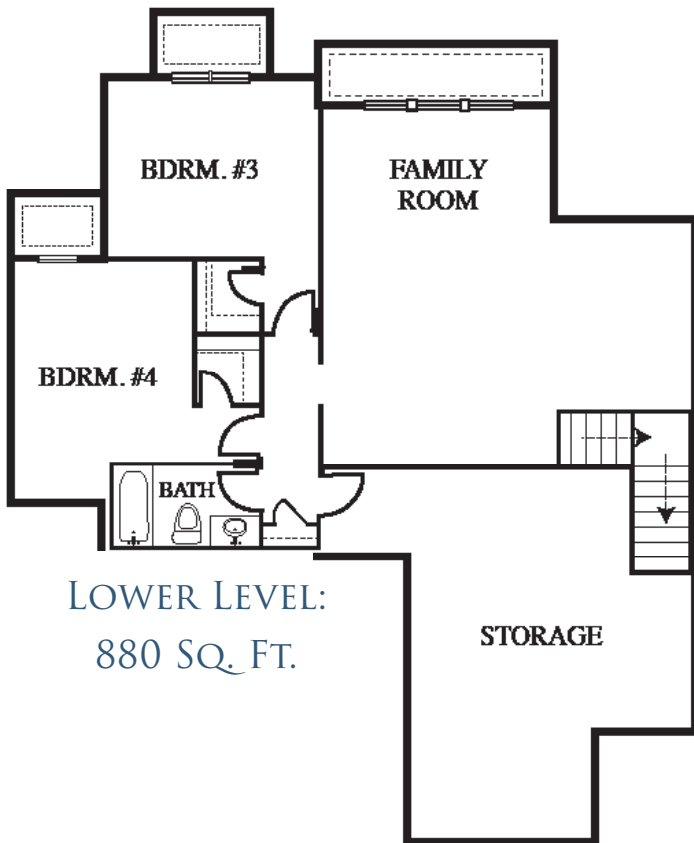

# The Westhampton 3 CAR

REVERSE 1½-STORY • 4 BDRM • 2,310 SQ. FT. • 3 BATH • 3 CAR GARAGE

MAIN LEVEL:  
1,430 SQ. FT.

LOWER LEVEL:  
880 SQ. FT.