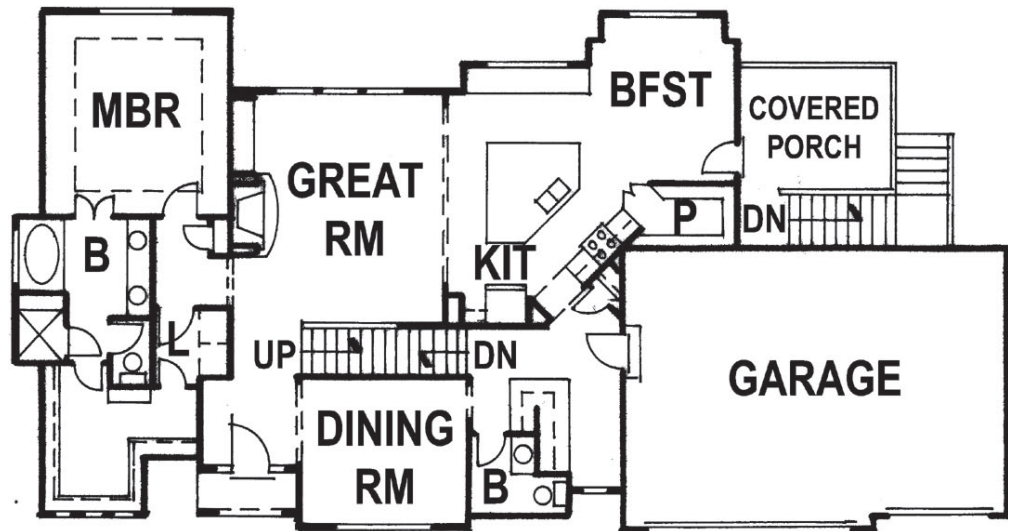

The Merion

1½-STORY • 4 BDRM • 2,720 SQ. FT. • 3½ BATH • 3 CAR GARAGE

MAIN LEVEL:
1,760 SQ. FT.

LOWER LEVEL:
960 SQ. FT.