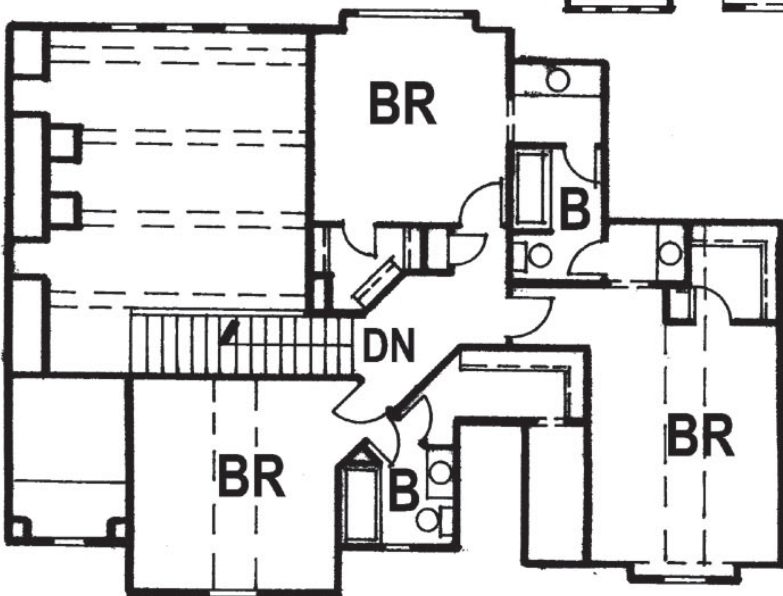

The Merion

1½-STORY • 4 BDRM • 2,720 SQ. FT. • 3½ BATH • 3 CAR GARAGE

MAIN LEVEL:
1,760 SQ. FT.

LOWER LEVEL:
960 SQ. FT.