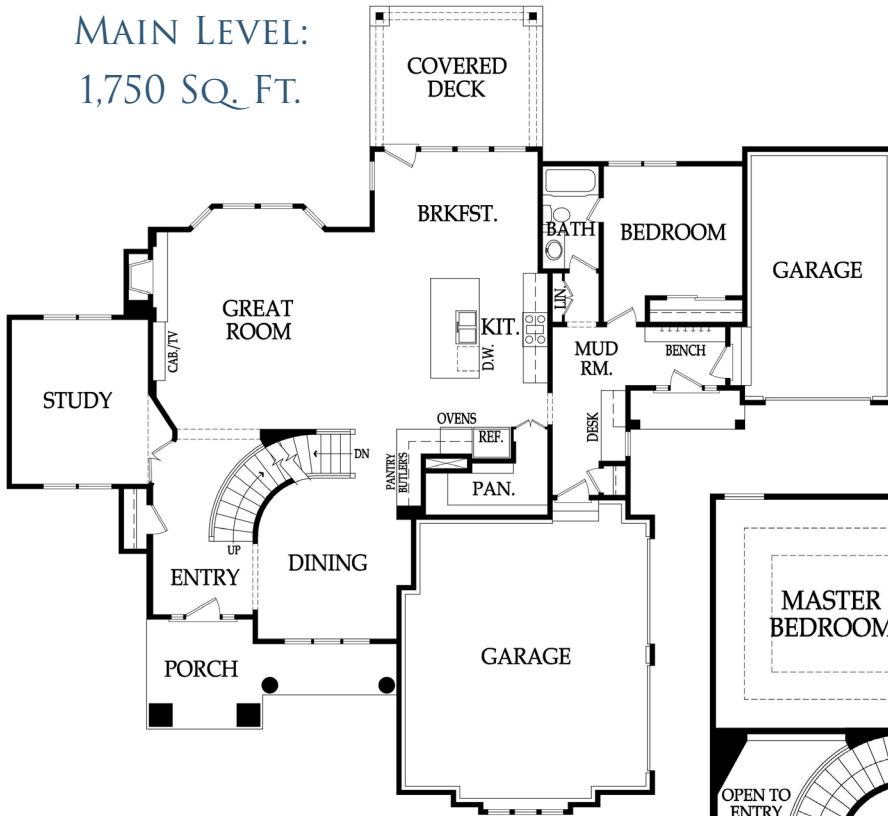

The Chianti WITH SIDE ENTRY GARAGE

TWO-STORY • 5 BDRM • 3,490 SQ. FT. • 5 BATH • 3 CAR GARAGE

MAIN LEVEL:
1,750 SQ. FT.

UPPER LEVEL:
1,740 SQ. FT.