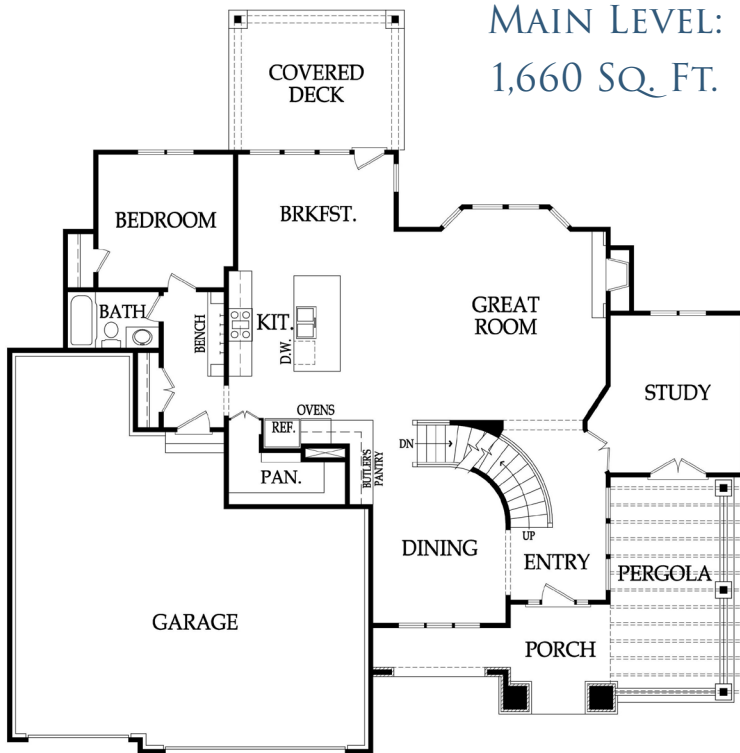

The Chianti

TWO-STORY • 5 BDRM • 3,320 SQ. FT. • 5 BATH • 3 CAR GARAGE

MAIN LEVEL:
1,660 SQ. FT.

UPPER LEVEL:
1,660 SQ. FT.