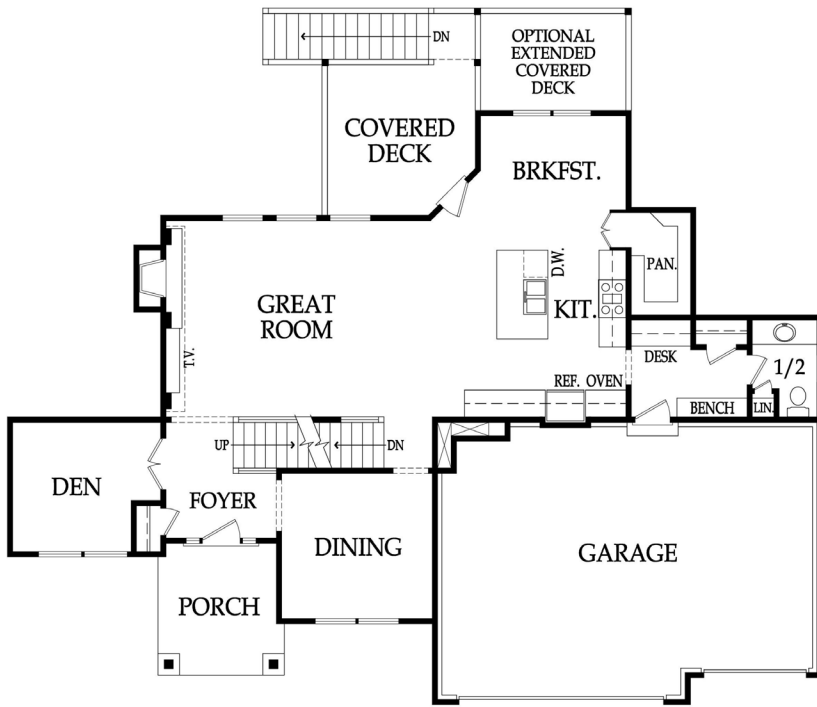

The Augusta WITH DEN

TWO-STORY • 4 BDRM • 2,615 SQ. FT. • 3½ BATH • 3 CAR GARAGE

MAIN LEVEL: 1,240 SQ. FT.

UPPER LEVEL:
1,375 SQ. FT.